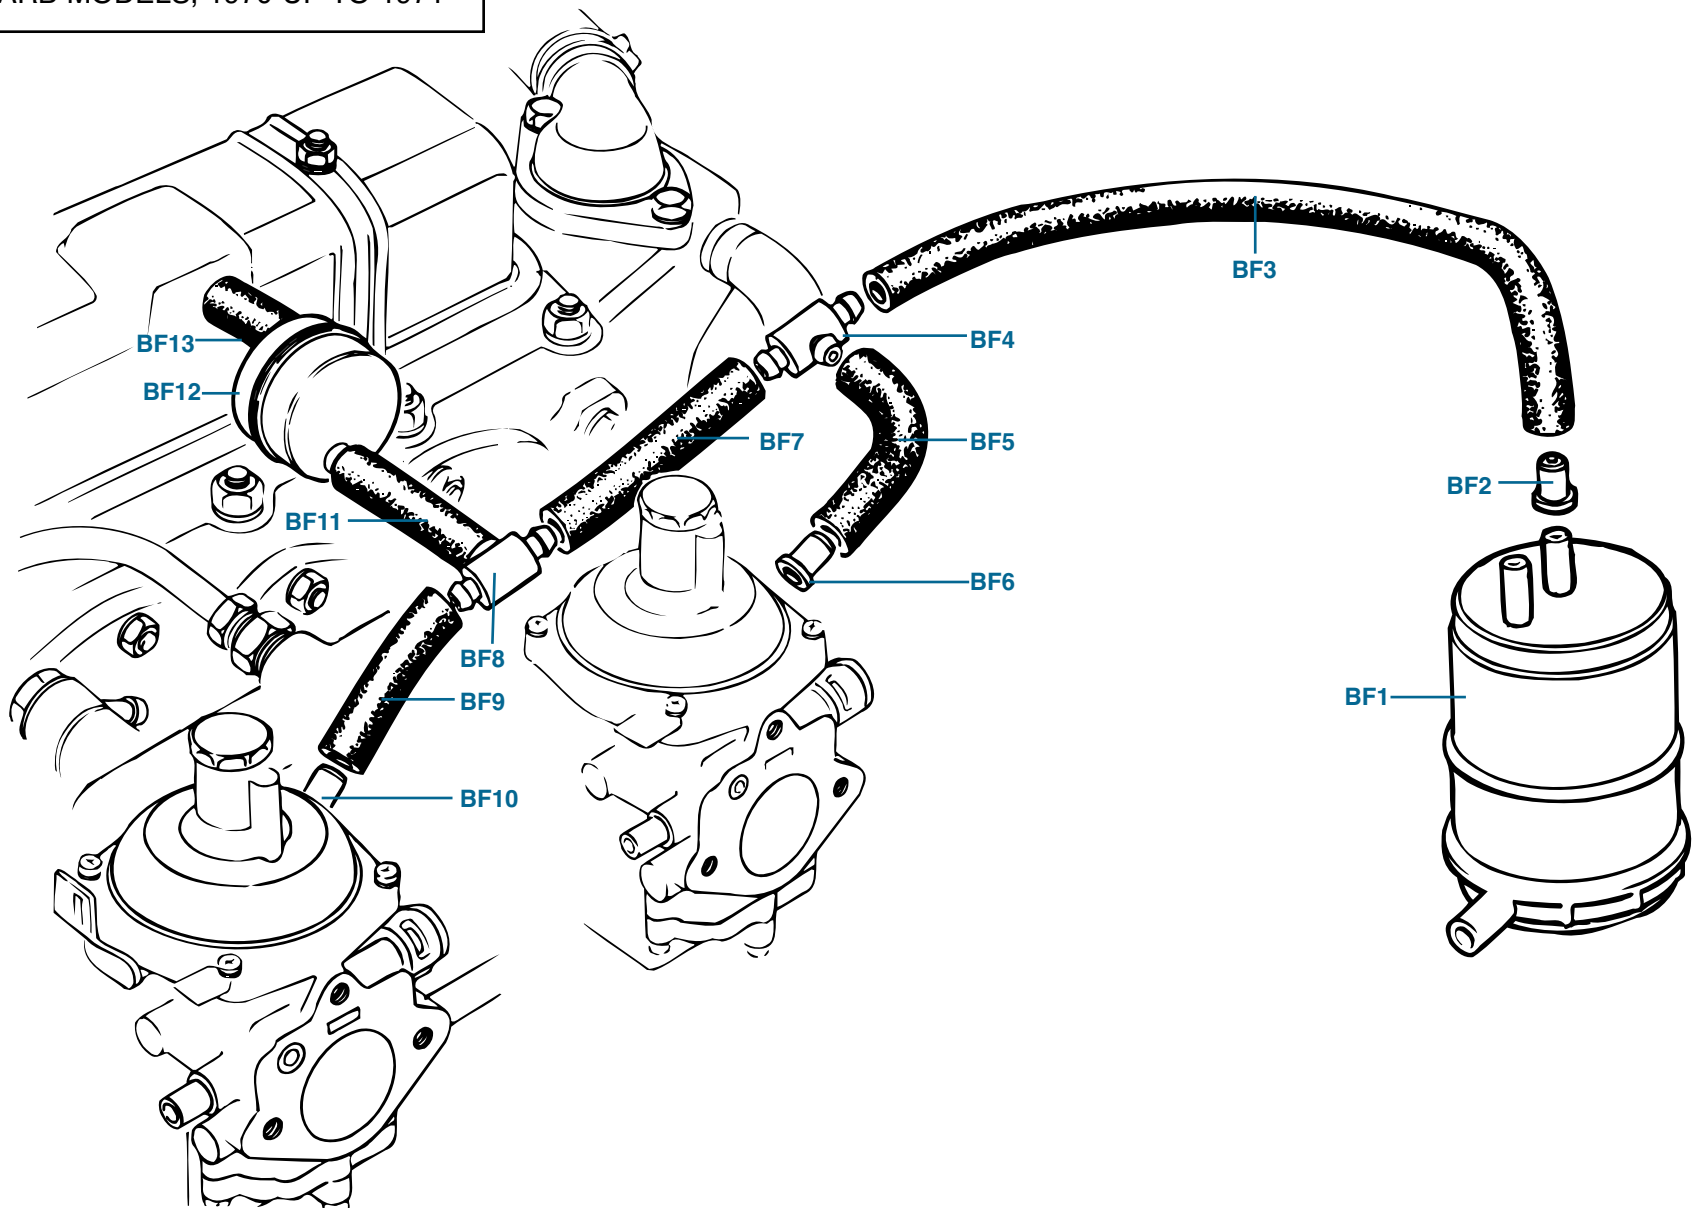

PLATE BF

EMISSION BREATHING DETAILS
—CARB MODELS, 1970 UP TO 1971

EMISSION BREATHING DETAILS—CARB MODELS, 1970 UP TO 1971

Plate No.	Part No.	Description	No. Off	Plate No.	Part No.	Description	No. Off
		EMISSION BREATHING DETAILS , from eng. no. CC50000 up to CC65347 approx.					
BF1	216355	Carbon Canister	1				
BF2	154209	Restrictor (Plastic Adaptor) , hose to carbon canister	1				
BF3	154218	Hose , from carbon canister to T-fitting	1				
BF4	154211	T-Fitting , front	1				
BF5	154213	Hose , from front T-fitting to front carb	1				
BF6	154210	Restrictor (Plastic Adaptor) , hose to front carb	1				
BF7	154217	Hose , from front T-fitting to rear T-fitting	1				
BF8	154211	T-Fitting , rear	1				
BF9	154213	Hose , from rear T-fitting to rear carb	1				
BF10	154210	Restrictor (Plastic Adaptor) , hose to rear carb	1				
BF11	154215	Hose , from rear T-fitting to breather assembly	1				
BF12	146725	Breather Assembly	1				
BF13	154215	Hose , from breather to rocker cover	1				
		EMISSION BREATHING DETAILS , Swedish models only fitted up to eng. no. CC75000					
	154213	Hose , from rocker cover to T-fitting	1				
	154211	T-Fitting	1				
	152855	Hose , from T-fitting to front carb	1				
	154210	Restrictor (Plastic Adaptor) , hose to rear carb	1				
	154216	Hose , from T-fitting to rear carb	1				
	154210	Restrictor (Plastic Adaptor) , hose to rear carb	1				
	CC5011	Clip , hose, Corbin type, securing hoses	A/R				